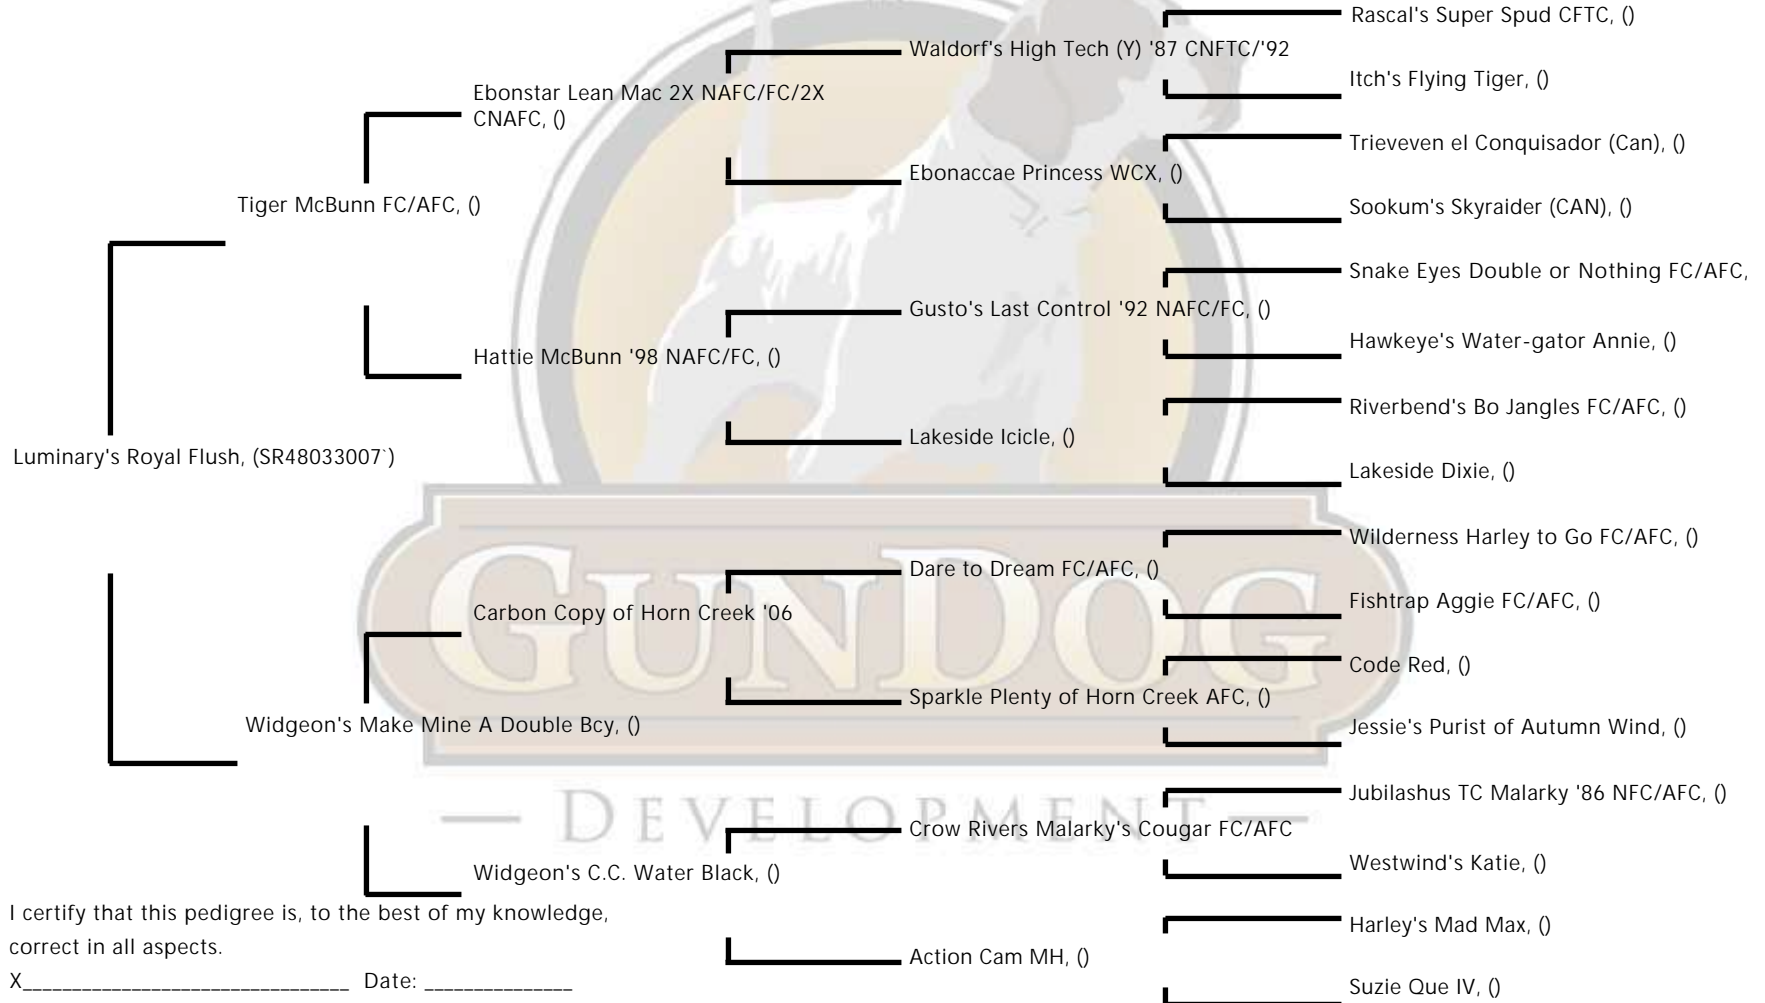

Pedigree For Luminary's Royal Flush

Hunter Payne
 Gundog Development
 693 Hubb Swafford Rd
 Spring City, TN 37381
 Phone: 423-290-5631
 Email: hunter@gundogdevelopment.com

I certify that this pedigree is, to the best of my knowledge, correct in all aspects.

X_____ Date: _____